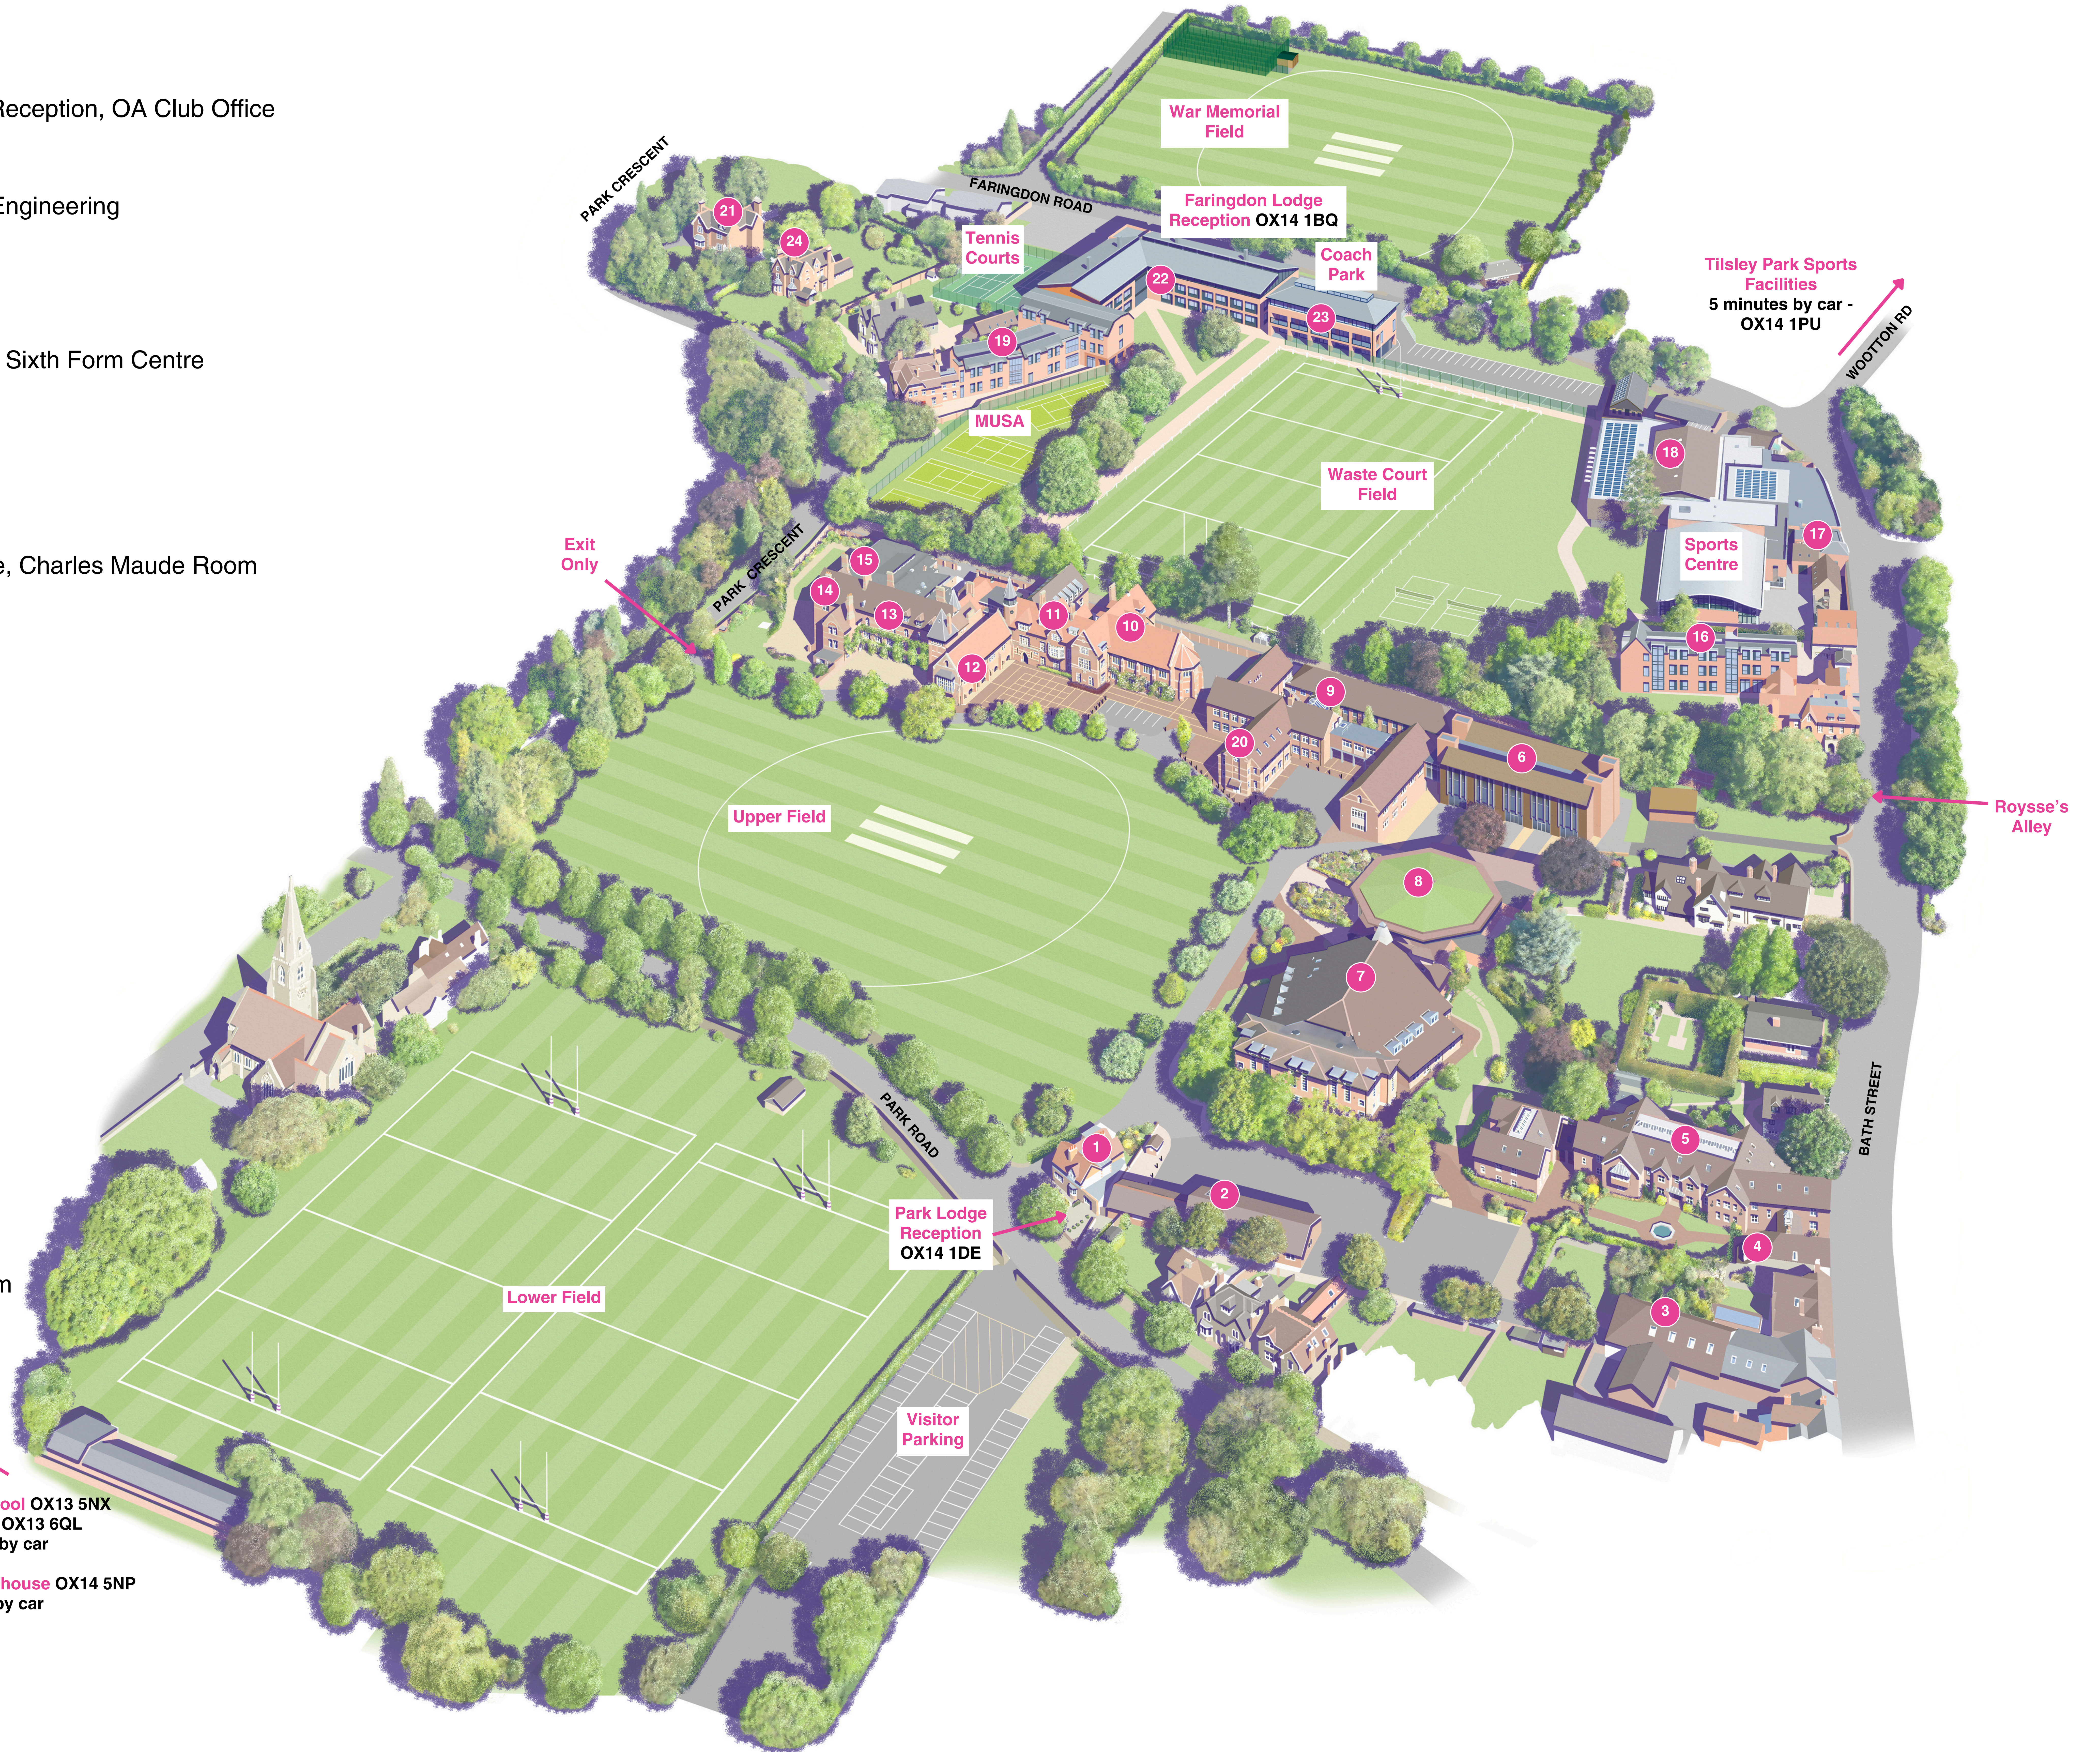

- 1 Park Lodge: School Reception, OA Club Office
- 2 Administration
- 3 Product Design and Engineering
- 4 Admissions
- 5 Mercers' Court
- 6 Beech Court: Library, Sixth Form Centre
- 7 Amey Theatre
- 8 Dining Pavilion
- 9 Greening Court
- 10 Chapel, Head's Office, Charles Maude Room
- 11 Big School
- 12 Lower School
- 13 School House
- 14 Avernus
- 15 Dining Hall
- 16 Austin House
- 17 Activities Centre
- 18 Sports Centre
- 19 Crescent House
- 20 Learning Support
- 21 Health Centre
- 22 Yang Science Centre
- 23 Faringdon Lodge
- 24 Multi-faith prayer room

Tilsley Park Sports Facilities
5 minutes by car - OX14 1PU
WOOTTON RD

Royse's Alley

BATH STREET

Park Lodge Reception OX14 1DE

Visitor Parking

Abingdon Prep School OX13 5NX and Cox's Field OX13 6QL
15 minutes by car

Abingdon School Boathouse OX14 5NP
5 minutes by car